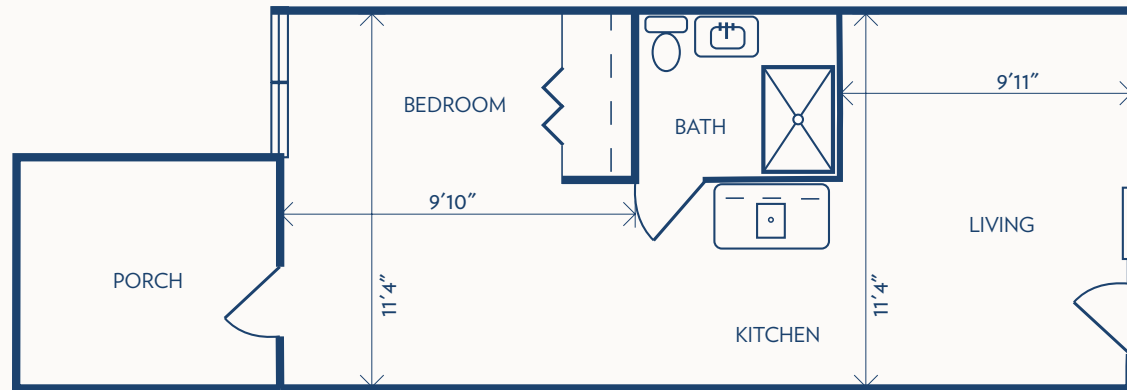

Floor plans may vary slightly and are not to scale.

## STUDIO

ASSISTED LIVING / 298 SQUARE FEET

## STUDIO DELUXE

ASSISTED LIVING / 384 SQUARE FEET

Floor plans may vary slightly and are not to scale.