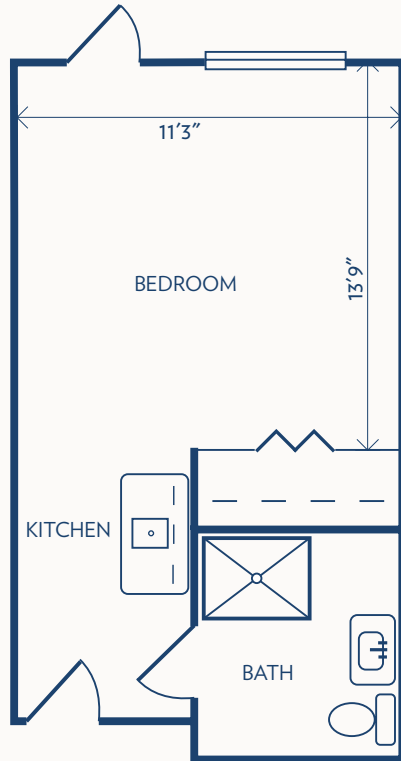

Floor plans may vary slightly and are not to scale.

## STUDIO

ASSISTED LIVING / 298 SQUARE FEET

## STUDIO DELUXE

ASSISTED LIVING / 384 SQUARE FEET

Floor plans may vary slightly and are not to scale.

## TWO BEDROOM

ASSISTED LIVING / 540 SQUARE FEET