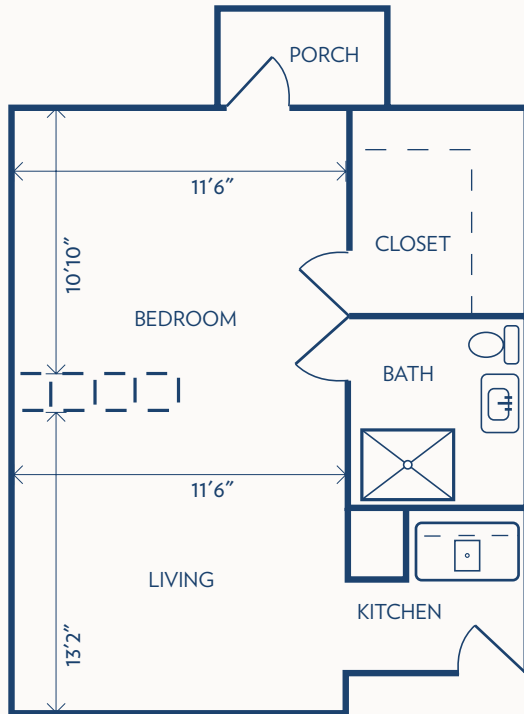

Floor plans may vary slightly and are not to scale.

AUTUMN VIEW GARDENS

a Senior Living Community

ONE BEDROOM

ASSISTED LIVING / 444 SQUARE FEET