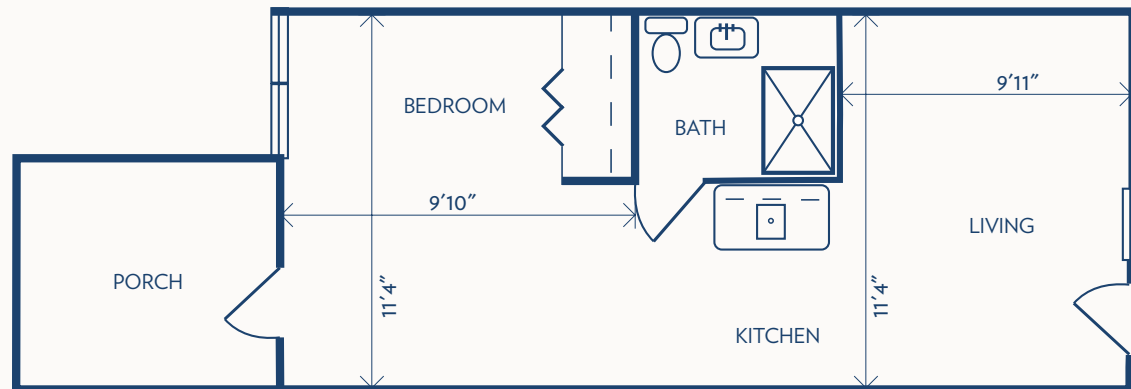

Floor plans may vary slightly and are not to scale.

## STUDIO

ASSISTED LIVING / 298 SQUARE FEET

## STUDIO DELUXE

ASSISTED LIVING / 384 SQUARE FEET

Floor plans may vary slightly and are not to scale.