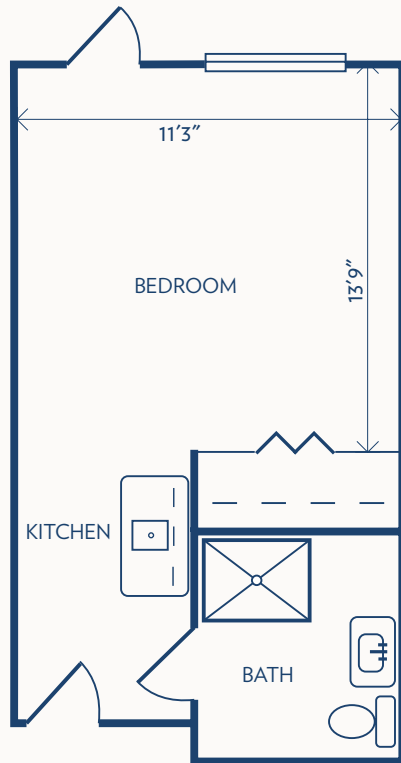

Floor plans may vary slightly and are not to scale.

## STUDIO

ASSISTED LIVING / 298 SQUARE FEET

## STUDIO DELUXE

ASSISTED LIVING / 384 SQUARE FEET

Floor plans may vary slightly and are not to scale.

## TWO BEDROOM

ASSISTED LIVING / 540 SQUARE FEET